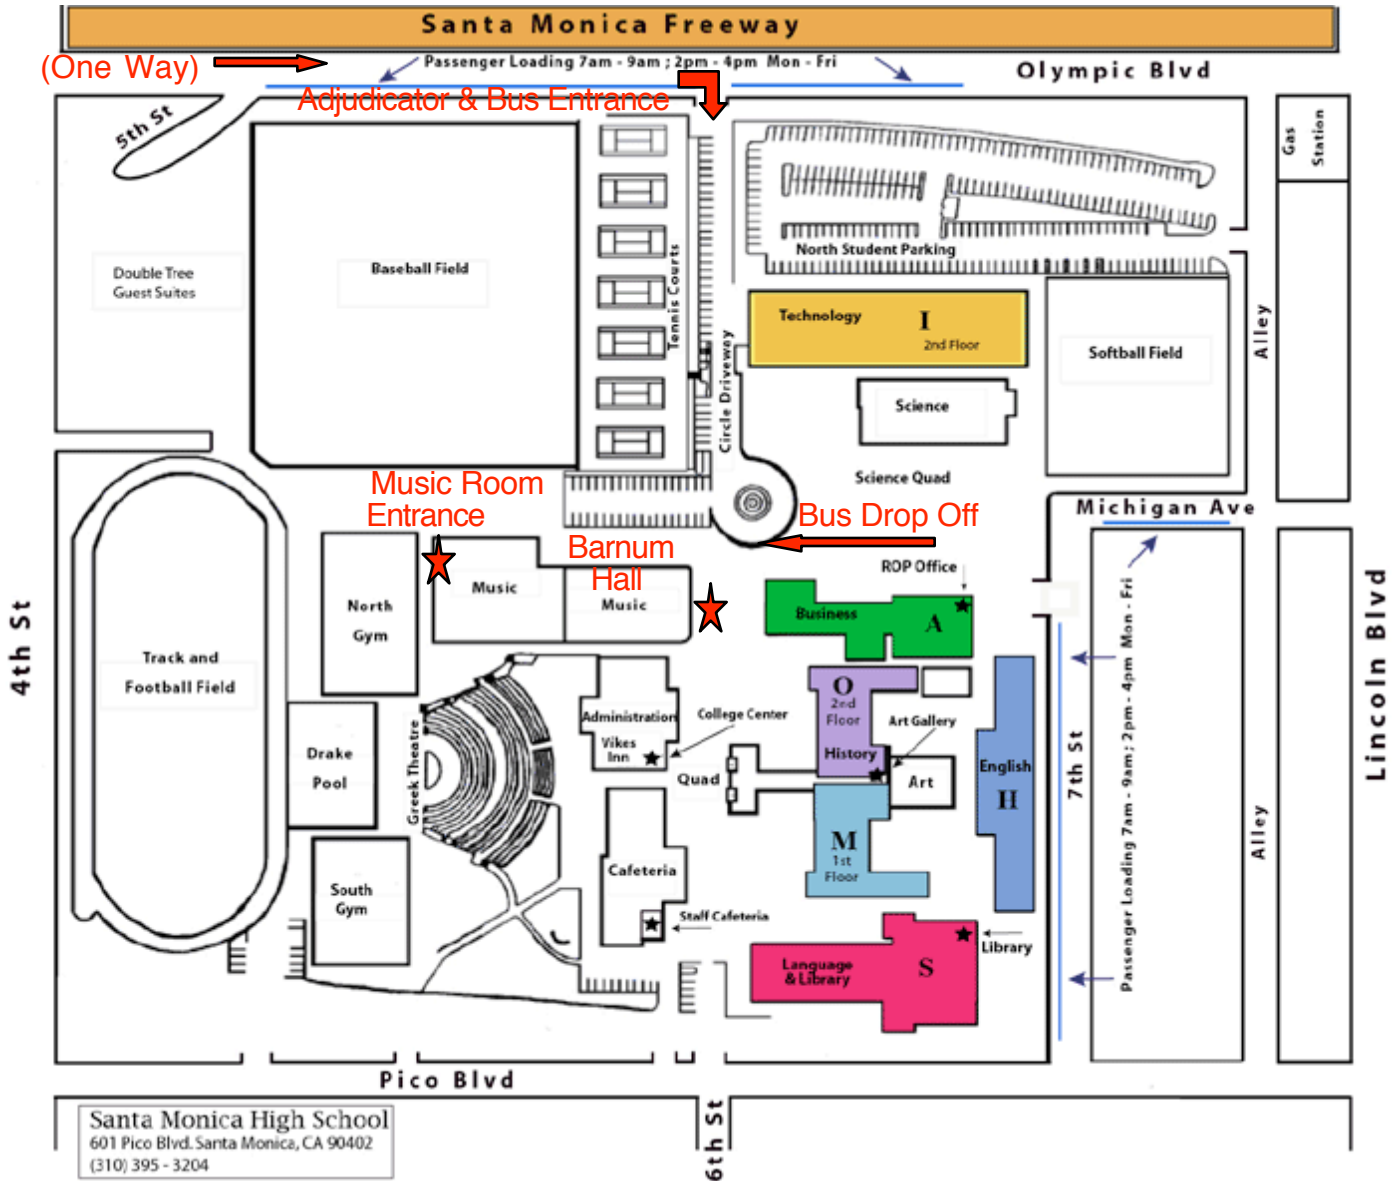

Loss - a - Joy

**Driving Directions:** Get on the I-10 going West. Take the 4th Street Exit (stay left). Turn Left onto 4th Street. Immediately turn Left (as if you are getting back on to the I-10), however, veer Right – do not get back on the I-10! You will be on Olympic Boulevard, which goes right by Santa Monica High School. If you pass Lincoln Boulevard, (the next stop light), you have gone too far. You will pass the baseball field and tennis courts. Busses will turn Right into the entrance at the end of the Tennis Courts. Unoad students at the Drop Off Circle. The busses will be directed to off campus parking.